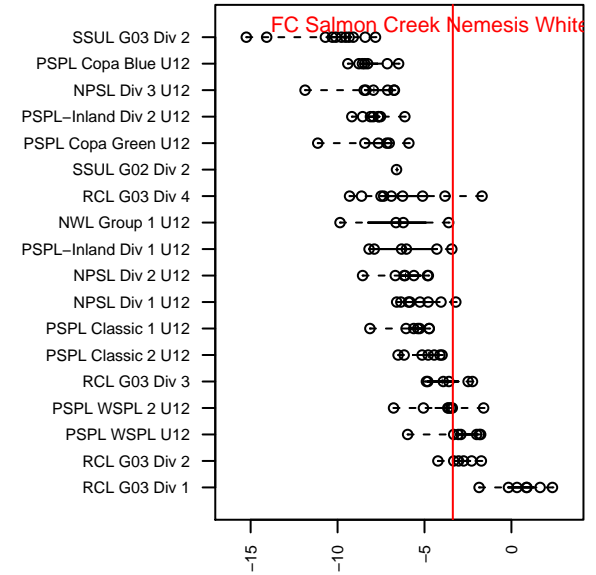

FC Salmon Creek Nemesis White G03

FC Salmon Creek
 Salmon Creek, WA
 G03 total strength=788
 attack=0.94 defense=0.98
 fall league = PTT G03 Premier Silver
 spr league = Spr OYS G03 Premier White

alt names used:
 FCSC G03 Nemesis White
 FCSC Nemesis 03 White
 FCSC NEMESIS 03 WHITE (WA)
 FCSC G03 White
 FCSC G03 White
 FCSC G03 White

Venues played:
 2015 Beaverton Cup GU12 Gold
 2015 Bend Premier Cup U12G 9v9 GOLD U12
 2015 Mt Hood Challenge U12
 2015 PTT G03 Premier Silver
 2015 Spr OYS G03 Premier White
 2015 WYS Presidents Cup G03 Division 1

FC Salmon Creek Nemesis White G03
 Dots are actual minus expected GF (blue circles) and GA (red triangles).
 Blue line is smoothed change in attack strength. Red is smoothed change in defense strength.

**attack and defense variance (black dot)
relative to other teams
and top 10 in region**

**attack and defense rating
relative to others at age
and all opponents in last 13 months**

Performance relative to 13 month average